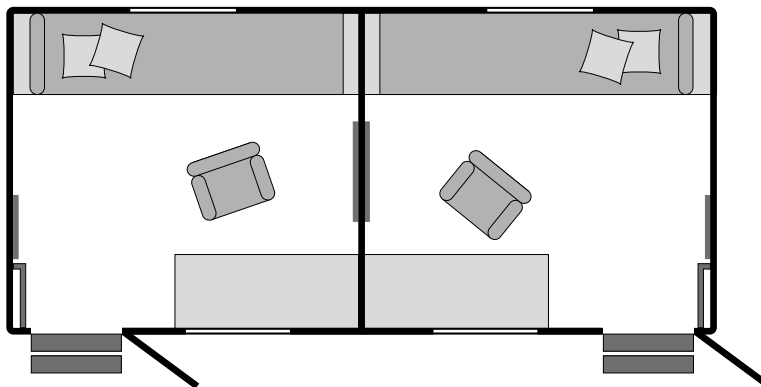

VIP cast trailer/green room

Cast holding for two

Cannes VENICE Locarno Sundance

Dimensions inside L / W / H

5.30 / 2.40 / 2.25 m

Fixtures

Light & sockets
Air conditioning
Roof hatch
Windows

Sideboard with lockable drawer
Desk and Chair
Daybed
TV Flatscreen
Sound box
Mirror
Coat rack

Power connection

32A red

VIP cast trailer/green room

Cast holding for two