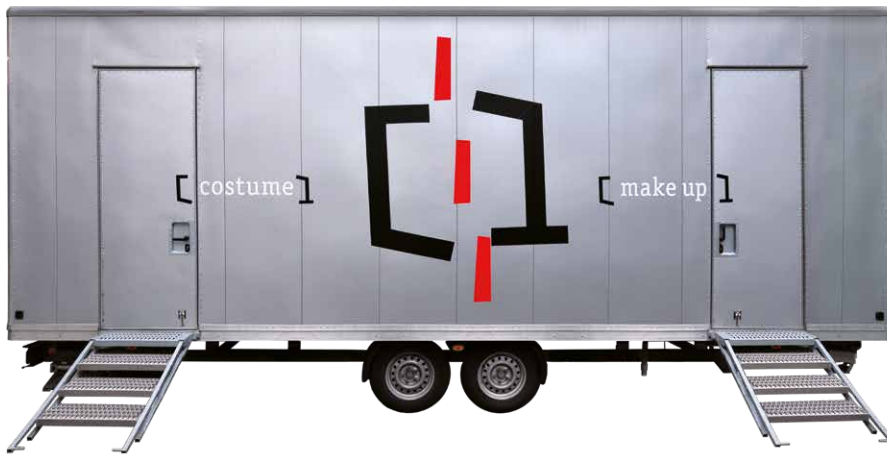

Make up/costume trailer

Audrey Sophia

Dimensions inside L / W / H
7.00 / 2.50 / 2.50 m

Fixtures

Light & sockets
Air conditioning
Daylight panels
100l water tank

Make up area

Fully airconditioned
2 make-up workplaces
Sink with extendable showerhead
Fridge
and a lot of storage possibilities

Wardrobe area

Fully airconditioned
Full length mirror (2.00 x 0.80 m)
6 m coat rack
Large cupboard
Bench and table

Power connection

32A red