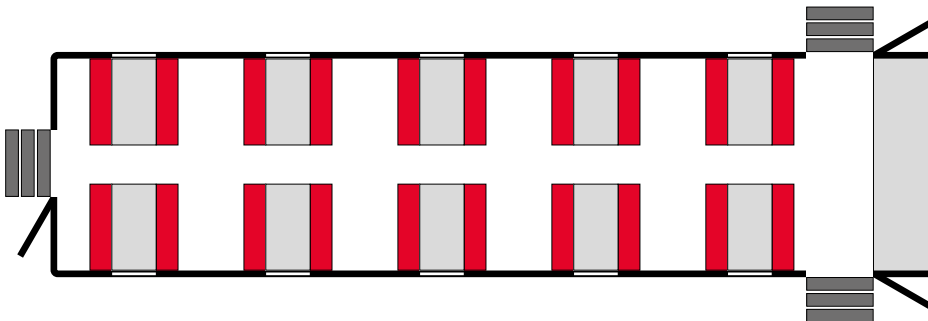

Crew holding trailer

James Paul Frank Tony
Morgan DENZEL Sidney SAMMY Groot

Dimensions inside L / W / H
9.00 / 2.50 / 2.50 m

Fixtures

Light & sockets
Air conditioning
Daylight panels

3 Entrances/Exits
10 Seating groups
Windows

Power connection

32A red

Crew holding trailer